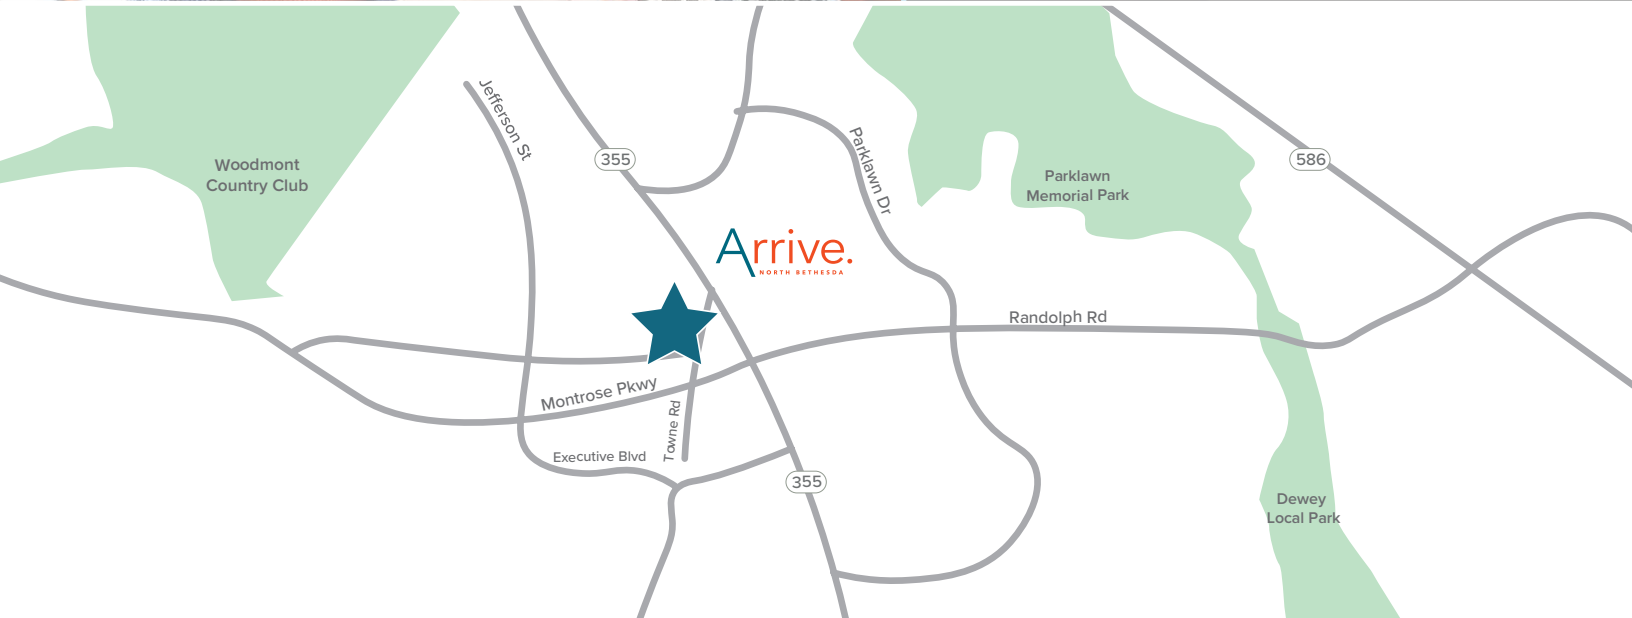

Don't just come home, Arrive.

ARRIVE NORTH BETHESDA
5901 Montrose Road, North Bethesda, MD 20852
240.772.9927 • ArriveNorthBethesda.com

Arrive.
NORTH BETHESDA